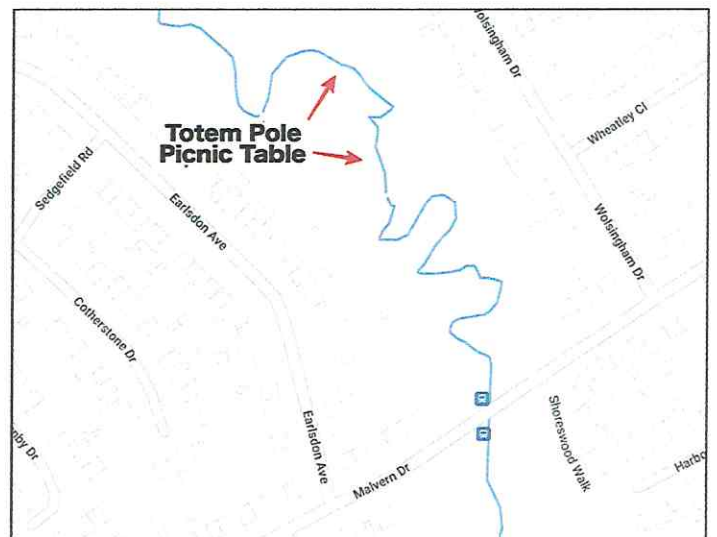

Friends of Blue Bell Beck
&

The Salvation Army
invite you to join them for some
Family Fun to Launch

The Blue Bell Beck Woodland Sculpture Trail Story

Saturday 25th June 11am to 2pm

For Children 0 - 6 year olds

All children must be accompanied by a responsible adult

The event will take place in the glade next to the Totem Pole

The Glade can be accessed from
Malvern Drive,
Wolsingham Drive,
Oakenshaw Drive &
Earlsdon Avenue.